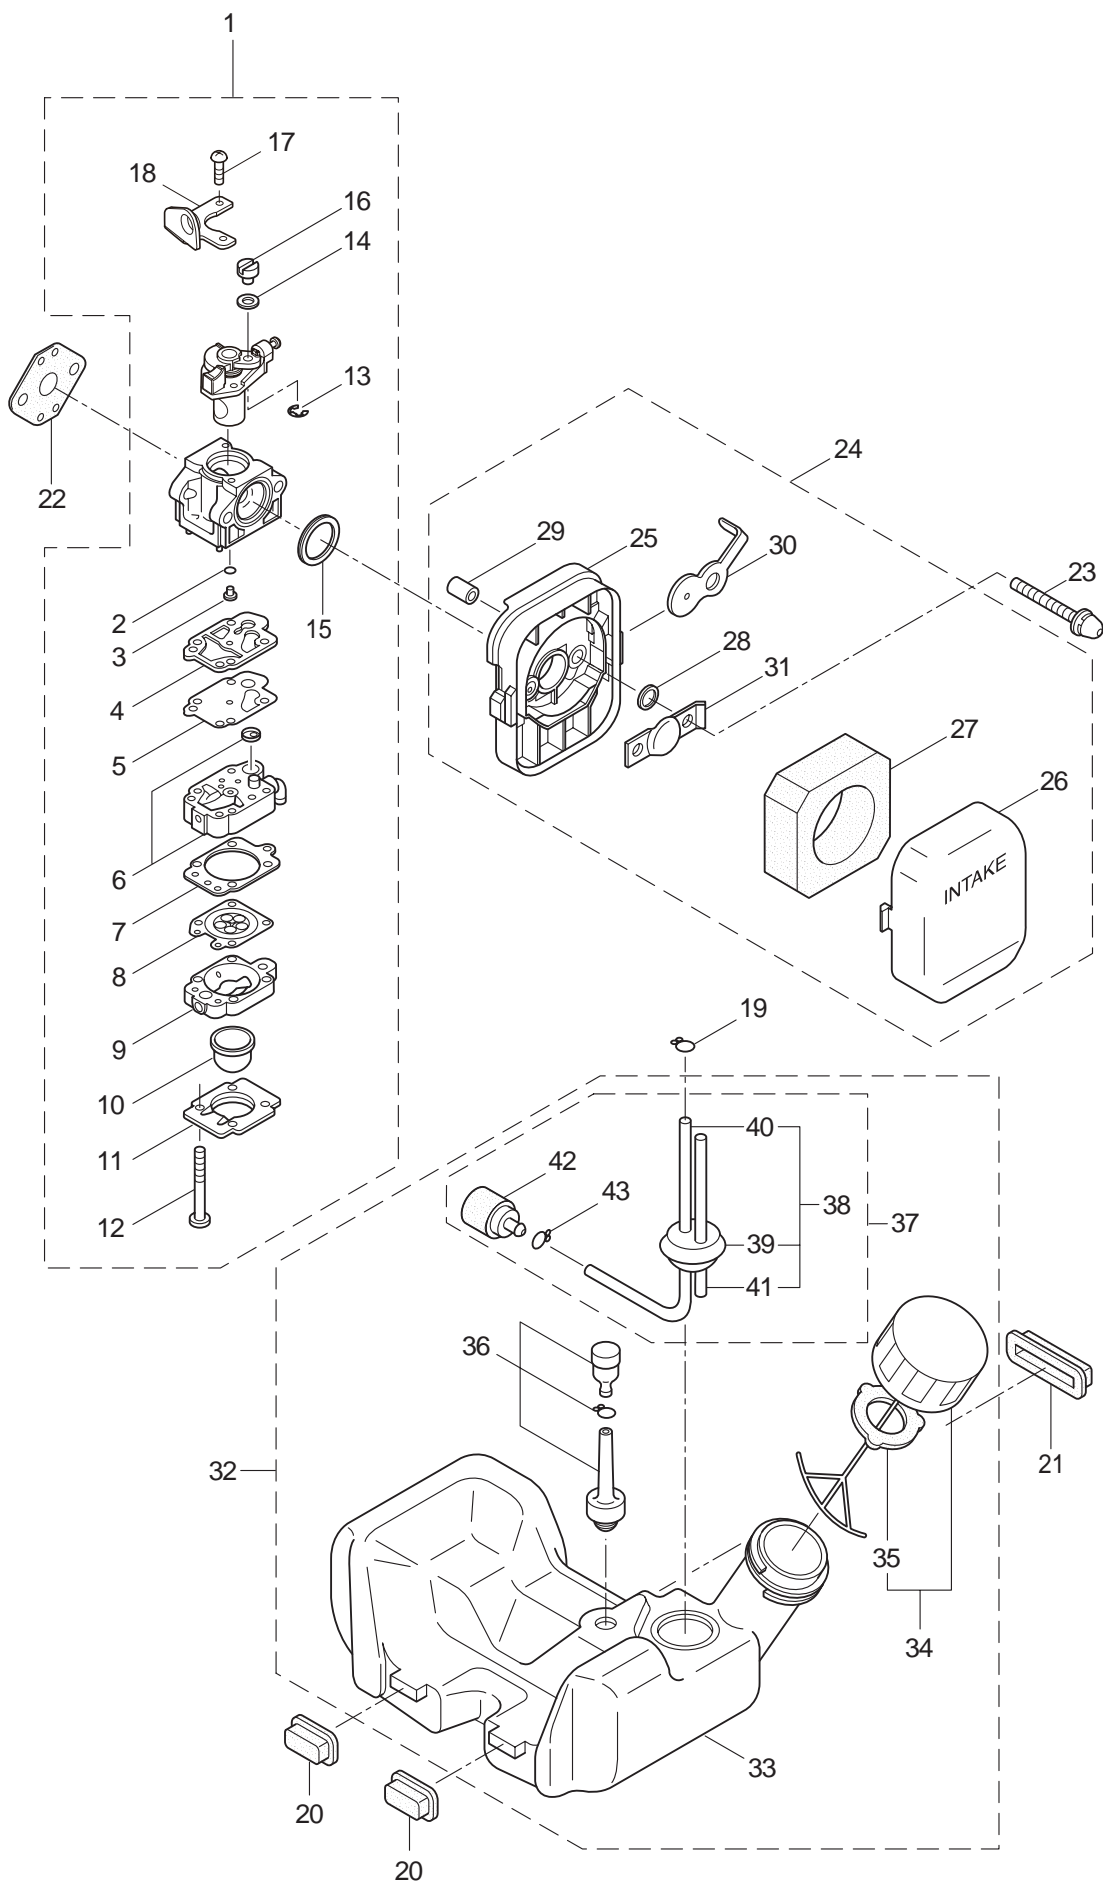

4. BC320
CARBURETOR, FUELTANK

Ref. No.	Part No.	Part Name	Q'ty	Remarks
4-1	284085	Carburetor Ass'y	1	Incl.2-18
4-2	261871	O-Ring	1	
4-3	266175	Main Jet	1	#40.5
4-4	262995	Gasket	1	
4-5	262994	Diaphragm,Fuel Pump	1	
4-6	263739	Pump Body	1	
4-7	262993	Gasket	1	
4-8	261873	Diaphragm,Metering	1	
4-9	262991	Purge Body	1	
4-10	261874	Primer Bulb	1	
4-11	262992	Cover Plate	1	
4-12	262996	Screw	4	
4-13	261876	E-Ring	1	
4-14	264678	Washer	1	
4-15	261657	Packing	1	
4-16	261658	Swivel	1	
4-17	261875	Screw	2	
4-18	264677	Bracket	1	
4-19	261117	Clip	1	
4-20	261118	Pad	2	
4-21	261119	Pad	1	
4-22	261864	Gasket	1	
4-23	264016	Cap Screw	2	M5x60
4-24	262902	Air Filter Ass'y	1	Incl.25-31
4-25	263005	Housing	1	
4-26	262998	Cover	1	
4-27	263006	Element	1	
4-28	263000	Washer	1	
4-29	263001	Sleeve	2	
4-30	263007	Choke Valve	1	
4-31	263003	Plate	1	
4-32	268141	Fuel Tank Ass'y	1	Incl.33-43
4-33	261965	Fuel Tank	1	
4-34	262726	Fuel Tank Cap Ass'y	1	Incl.35
4-35	261105	Gasket	1	
4-36	261696	Breather Ass'y	1	
4-37	265752	Fuel Pipe Pick-up Ass'y	1	Incl.38-43
4-38	264031	Fuel Pipe Ass'y	1	Incl.39-41
4-39	261115	Grommet	1	
4-40	261690	Fuel Pipe	1	160L
4-41	263038	Return Pipe	1	3x6x85L
4-42	264653	Filter Ass'y	1	
4-43	261117	Clip	1