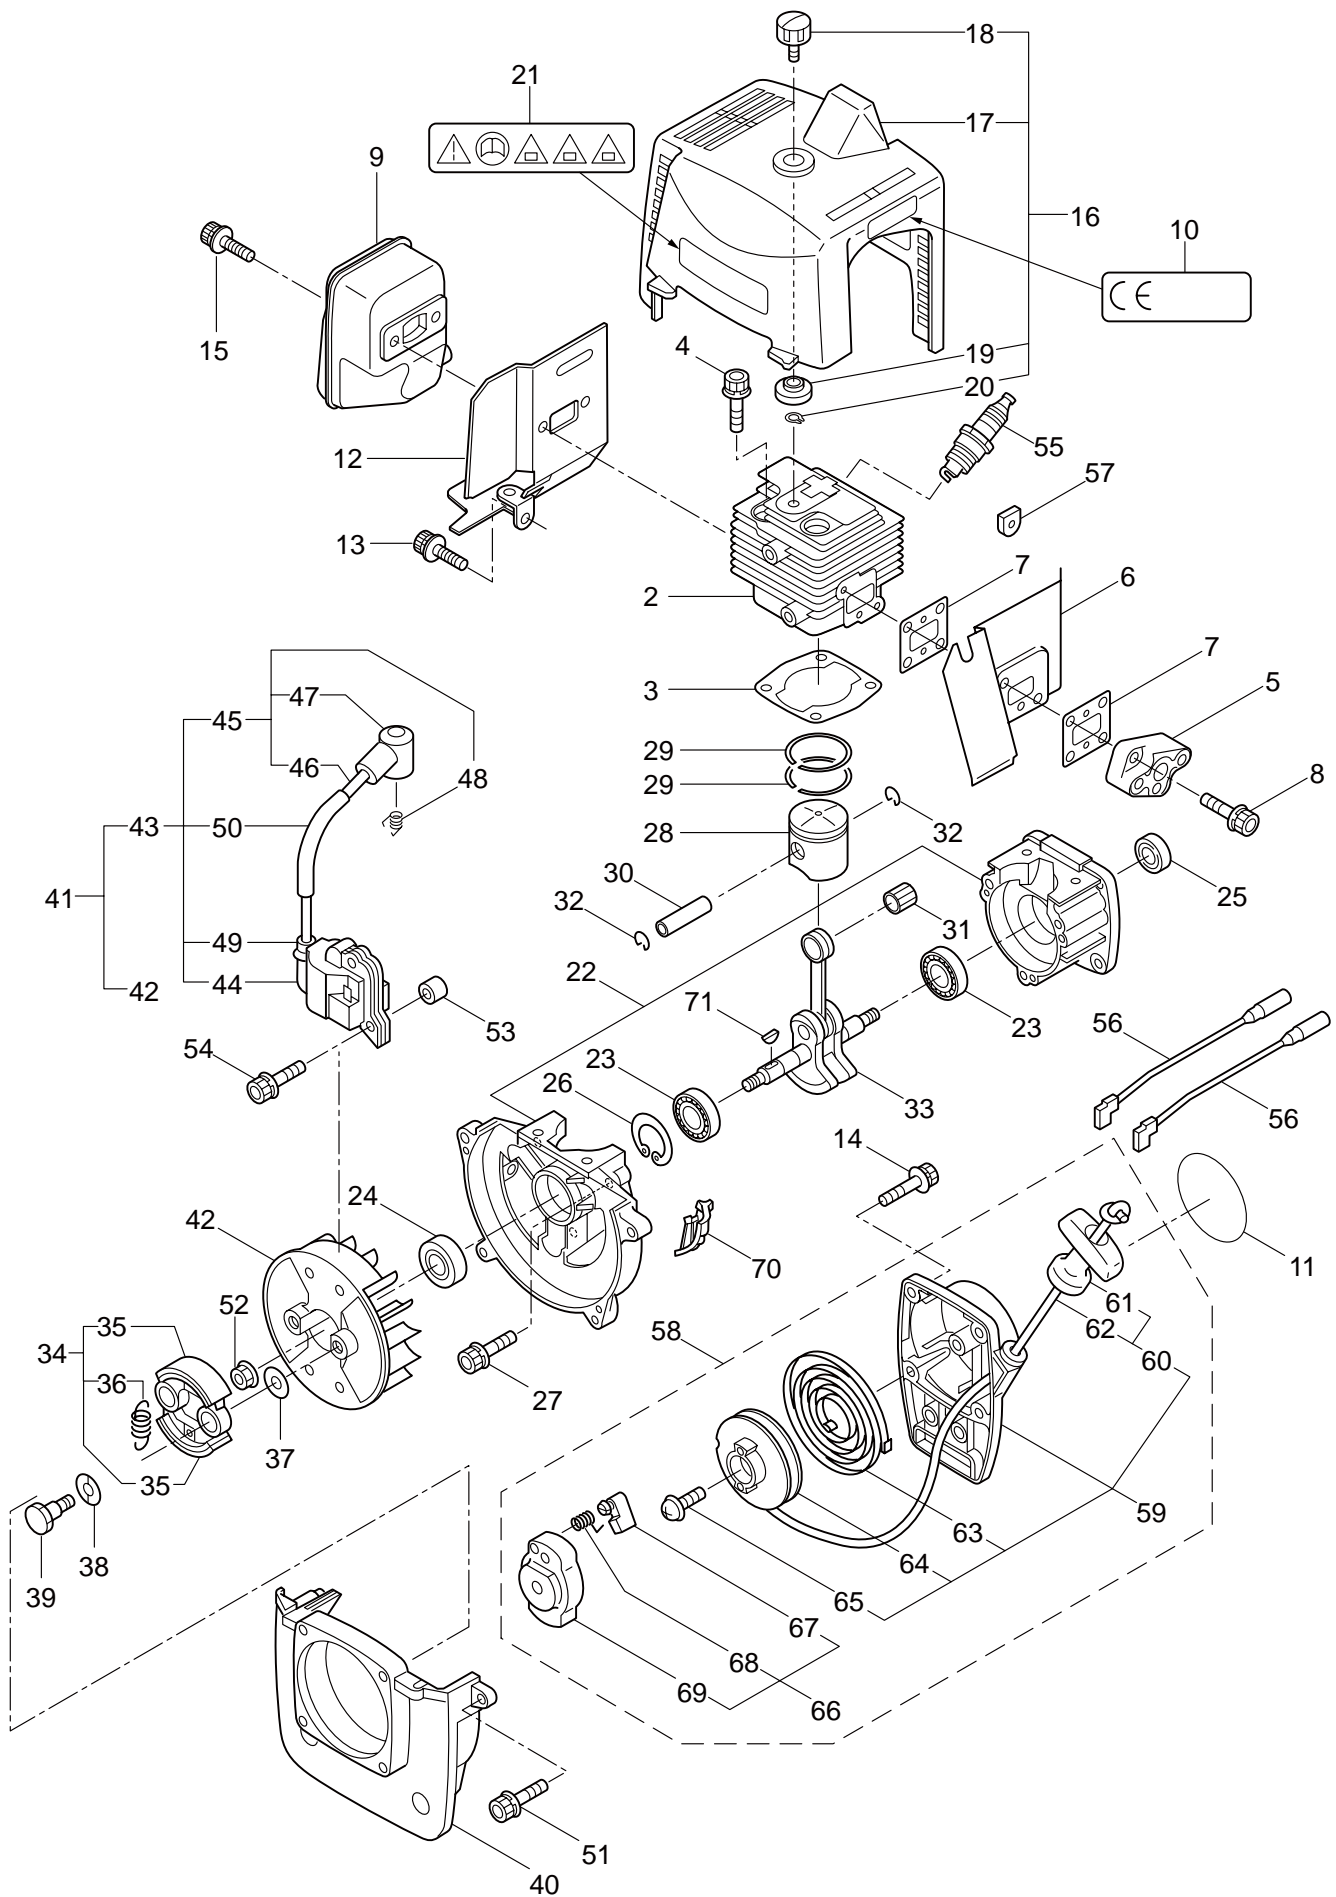

3. BC320
ENGINE

Ref. No.	Part No.	Part Name	Q'ty	Remarks
3-46	267404	Spark Plug Wire	1	
3-47	261074	Plug Boot	1	
3-48	261075	Connector	1	
3-49	261072	Cap	1	
3-50	269418	Insulator	1	
3-51	261250	Cap Screw	4	M5x20
3-52	261417	Nut,Rotor	1	M8
3-53	280381	Spacer	2	
3-54	261256	Cap Screw	2	M4x25
3-55	262483	Spark Plug	1	NGK BPMR6Y
3-56	267492	Lead	2	130L
3-57	261202	Grommet	1	
3-58	261419	Recoil Starter Ass'y	1	Incl.59-69
3-59	261420	Recoil Ass'y	1	Incl.60-65
3-60	261723	Rope Ass'y	1	Incl.61,62
3-61	261725	Starter Grip	1	
3-62	261724	Starter Rope	1	3x890L
3-63	261721	Spiral Spring	1	
3-64	261720	Pulley	1	
3-65	262922	Screw	1	
3-66	263475	Starter Pawl Ass'y	1	Incl.67-69
3-67	263477	Pawl	1	
3-68	261728	Return Spring	1	
3-69	263476	Pawl Case	1	
3-70	265458	Screen	1	
3-71	261076	Woodruff Key	1	3x10