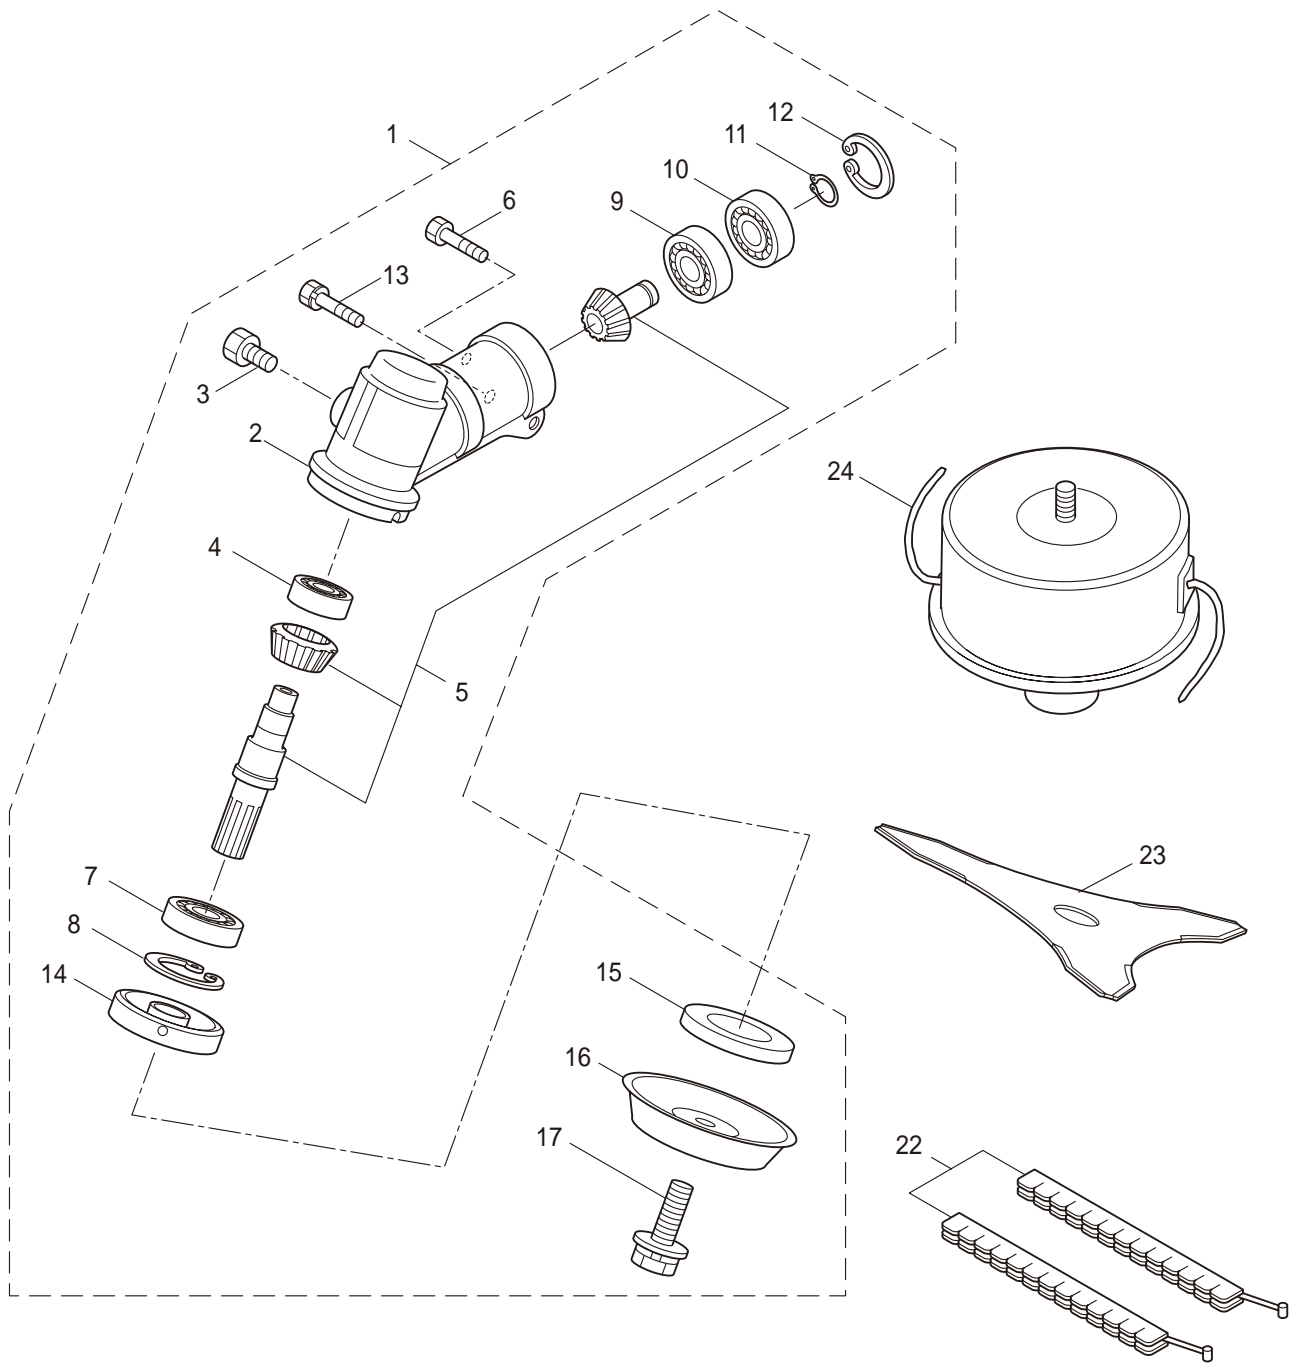

PARTS LIST

BC320

CONTENTS

1. MAIN BODY	1 ~ 2
2. GEARCASE	3 ~ 4
3. ENGINE	5 ~ 8
4. CARBURETOR, FUEL TANK	9 ~ 10

2007. 12.

P/N 522095

1. BC320
MAIN BODY

Ref. No.	Part No.	Part Name	Q'ty	Remarks
1-1	363421	BC320	1	
1-2	817002	Bolt	4	M5x20
1-3	215512	Clutch Case Ass'y	1	Incl.4-10
1-4	214592	Bearing Case	1	
1-5	214161	Bearing	2	#6000ZZ
1-6	054676	Snap Ring	1	#26
1-7	214162	Buffer	1	
1-8	214163	Washer	1	
1-9	092033	Screw	4	M5x15
1-10	214593	Driveshaft Tube Adapter	1	
1-11	092561	Bolt	1	M5x25
1-12	054677	Clutch Drum	1	
1-13	219268	Driveshaft Ass'y	1	
1-14	218711	Driveshaft Tube	1	
1-15	229001	Throttle Trigger	1	
1-16	054691	Hanging Bracket Ass'y	1	Incl.17
1-17	089738	Bolt	1	M5x15
1-18	216193	Label	1	BC320
1-19	223188	Label	1	
1-20	228043	Label	1	
1-21	220533	Hanging Strap Ass'y	1	
1-22	222454	Loop Handle Ass'y	1	Incl.23-26
1-23	222520	Loop Handle	1	
1-24	213171	Packing	1	
1-25	222142	Screw	4	M5x28
1-26	081027	Nut	4	M5
1-27	228302	Safety Cover Ass'y	1	Incl.28-30
1-28	227822	Bracket	1	
1-29	227819	Bracket	1	
1-30	092555	Bolt	2	M6x30
1-31	228301	Code Cutter Ass'y	1	Incl.32-34
1-32	227823	Code Cutter	1	
1-33	817002	Bolt	1	M5x20
1-34	228325	Nut	1	
1-35	227812	Extension	1	

2. BC320
GEARCASE

Ref. No.	Part No.	Part Name	Q'ty	Remarks
2-1	228403	Gearcase Ass'y	1	Incl.2-17
2-2	225960	Gearcase	1	
2-3	089101	Bolt	1	M8x10
2-4	227990	Bearing	1	#608
2-5	228416	Gear Set	1	
2-6	225896	Bolt	1	M5x10
2-7	227991	Bearing	1	#6001DDU
2-8	055185	Snap Ring	1	#28
2-9	227992	Bearing	1	#609
2-10	227993	Bearing	1	#609Z
2-11	228477	Snap Ring	1	#9
2-12	140270	Snap Ring	1	#24
2-13	092561	Bolt	1	M5x25
2-14	212986	Boss Adapter	1	
2-15	140275	Clamping Washer	1	
2-16	215547	Stabilizer	1	
2-17	215610	Bolt	1	M8x22,Counterclockwise
2-18	229486	Instruction Manual	1	
2-19	210418	Box Spanner	1	13x19x(+)
2-20	022865	Double-endedWrench	1	8x10
2-21	210181	LeverHandle	1	3.5x170L
2-22	220534	Blade Cover	1	
2-23	227910	3-Teeth Blade	1	
2-24	226182	Nylon Head (L) 4	1	
2-25	522095	Parts List	1	BC320