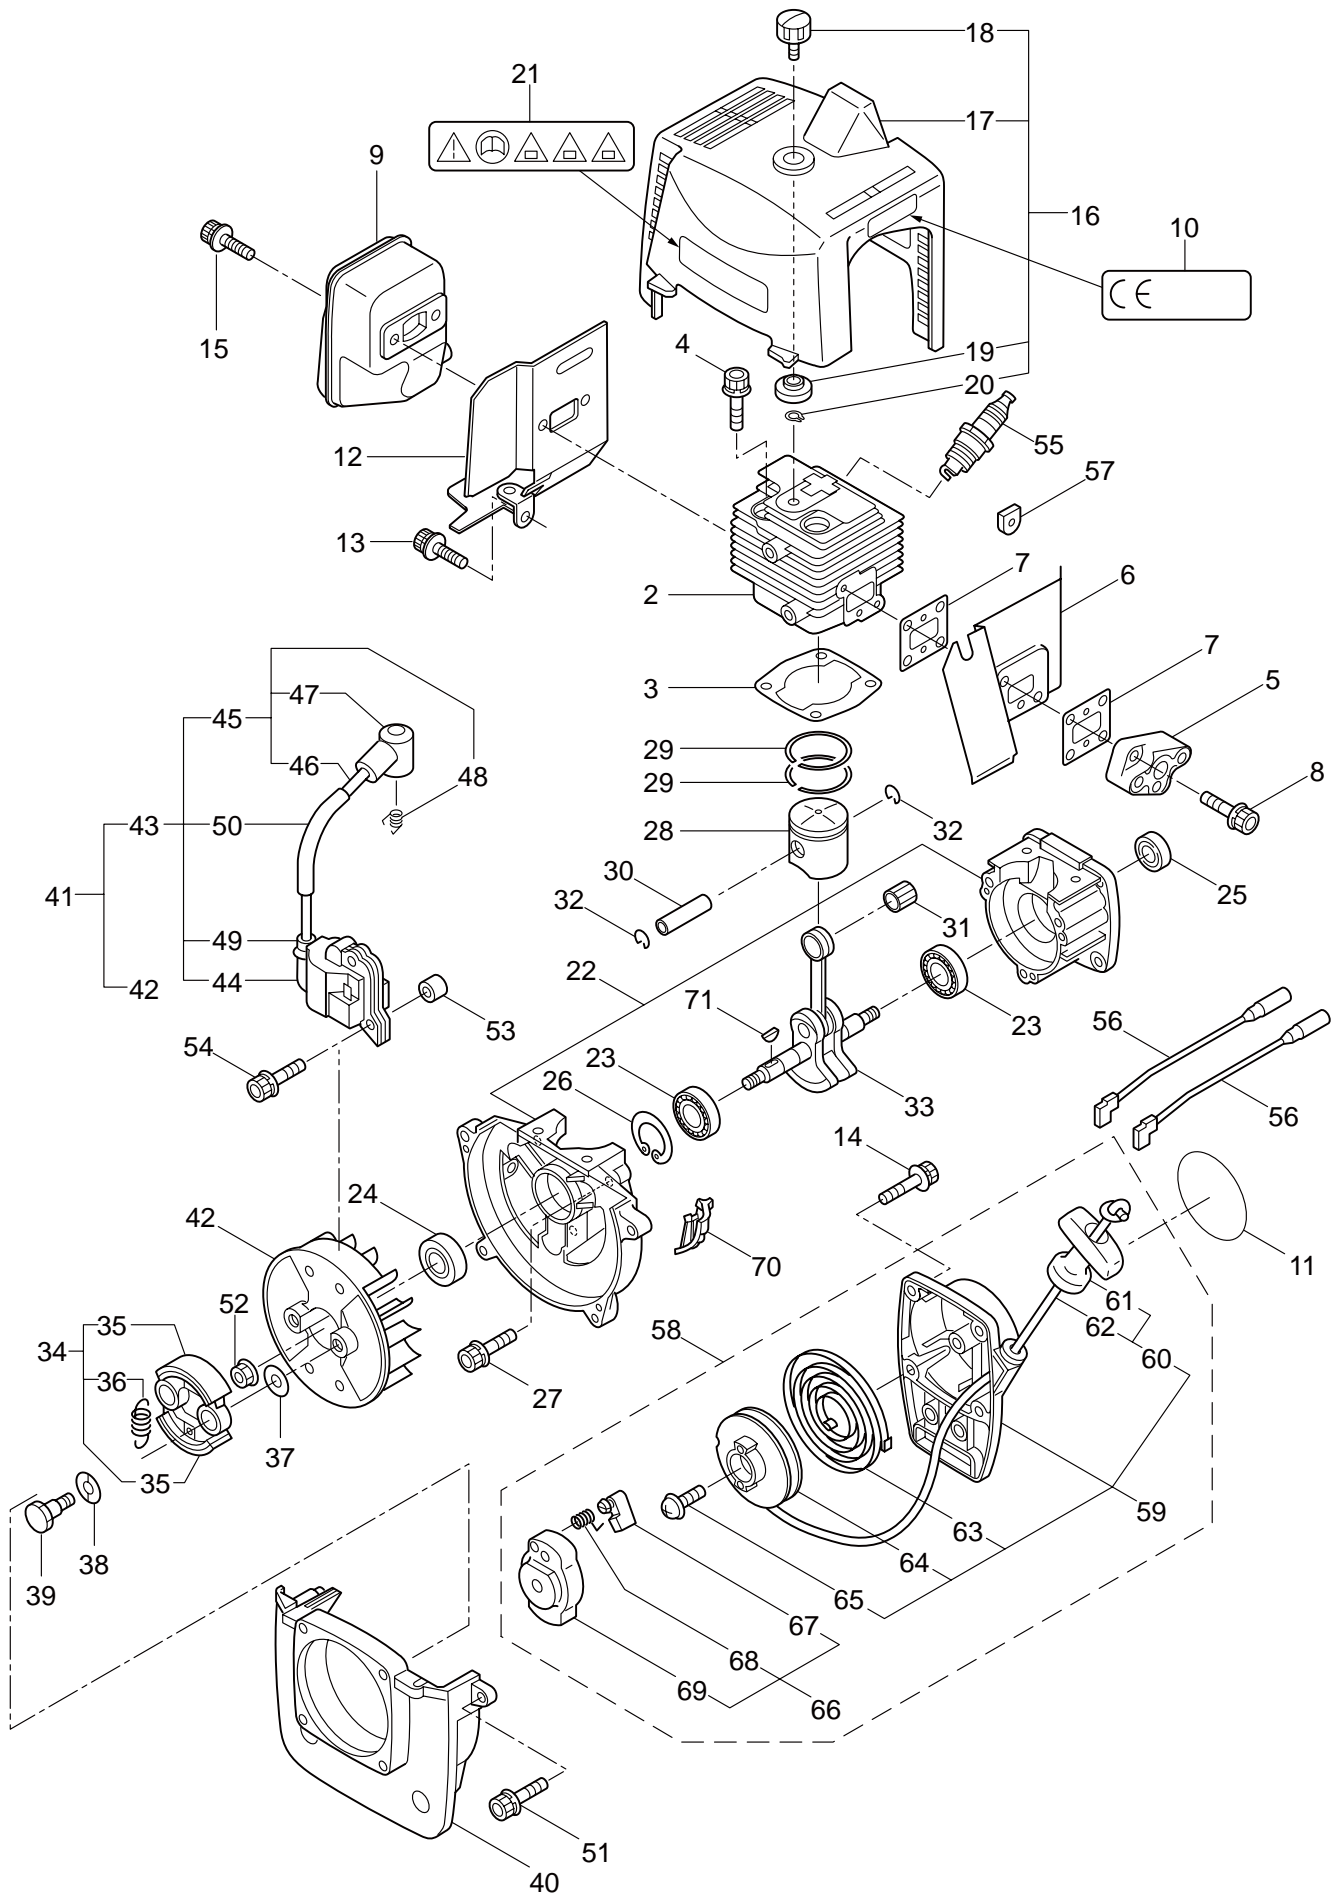

3.BC320
ENGINE

Ref. No.	Part No.	Part Name	Q'ty	Remarks
3-1	858246	Engine	1	AE320/139
3-2	261360	Cylinder	1	New gasket required
3-3	261528	Gasket	1	
3-4	261250	Cap Screw	4	M5x20
3-5	261938	Insulator	1	New gasket required
3-6	261364	Air Duct	1	
3-7	261171	Gasket	2	
3-8	265924	Cap Screw	2	M5x25
3-9	280619	Muffler	1	
3-10	267561	Label	1	
3-11	266524	Label	1	
3-12	261833	Gasket	1	
3-13	261607	Cap Screw	1	M5x16
3-14	261257	Cap Screw	4	M4x16
3-15	266402	Cap Screw	2	M5x55
3-16	265304	Top Cover Ass'y	1	Incl.17-20
3-17	265305	TopCover	1	
3-18	261018	Knob	1	
3-19	261020	Spacer	1	
3-20	261734	Snap Ring	1	#5
3-21	265694	Label	1	
3-22	261379	Crankcase	1	
3-23	261384	Bearing	2	#6201C3
3-24	261385	Oil Seal	1	ISCD12327
3-25	261386	Oil Seal	1	ISCD12227
3-26	016732	Snap Ring	1	#32
3-27	261612	Cap Screw	3	M5x30
3-28	266980	Piston	1	
3-29	261390	Piston Ring	2	(2)Required
3-30	261555	Piston Pin	1	7x10x31.5L
3-31	261392	Bearing,Needle	1	KBK10x14x12.5x1
3-32	261393	Clip,Piston Pin	2	
3-33	261395	Crankshaft/Conn.RodAss'y	1	
3-34	264503	Clutch Ass'y	1	Incl.35,36
3-35	264504	Clutch Shoe	2	(2)Required
3-36	263614	Spring,Clutch	1	
3-37	261189	Washer	2	6x16.5xt1.2
3-38	261777	Wave Washer	2	
3-39	264505	Bolt	2	
3-40	281325	FanCover	1	
3-41	267391	Magneto Ass'y	1	Incl.42-50
3-42	261356	Rotor/Fan	1	
3-43	267400	Ignition Coil Ass'y	1	Incl.44-50
3-44	267401	Coil	1	
3-45	267403	Spark Plug Wire Ass'y	1	Incl.46-48