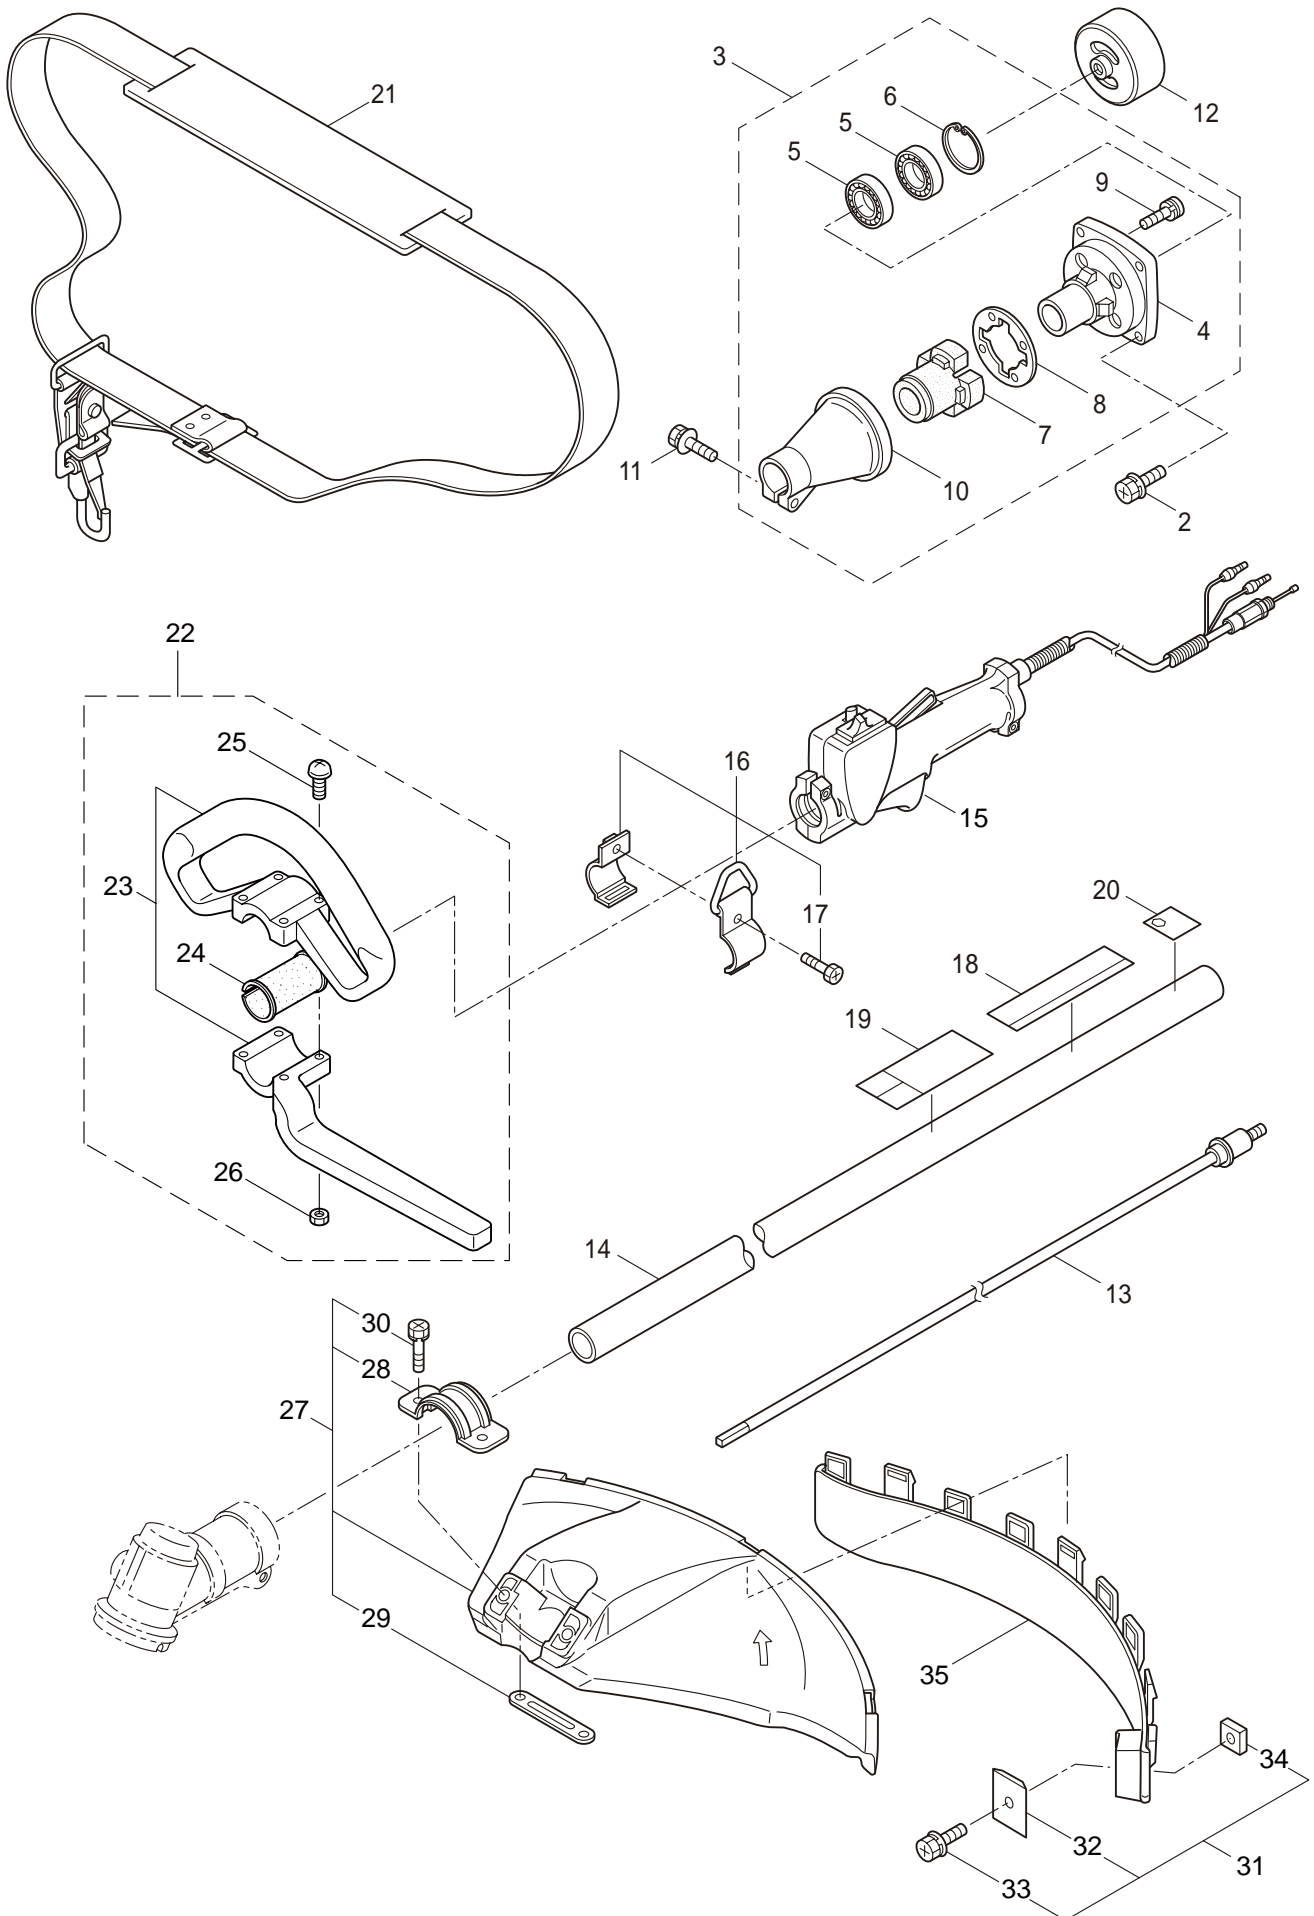

PARTS LIST

BC320

CONTENTS

1. MAIN BODY	1 ~ 2
2. GEARCASE	3 ~ 4
3. ENGINE	5 ~ 8
4. CARBURETOR, FUEL TANK	9 ~ 10

2007. 12.

P/N 522095

1. BC320
MAIN BODY

Ref. No.	Part No.	Part Name	Q'ty	Remarks
1-1	363421	BC320	1	
1-2	817002	Bolt	4	M5x20
1-3	215512	Clutch Case Ass'y	1	Incl.4-10
1-4	214592	Bearing Case	1	
1-5	214161	Bearing	2	#6000ZZ
1-6	054676	Snap Ring	1	#26
1-7	214162	Buffer	1	
1-8	214163	Washer	1	
1-9	092033	Screw	4	M5x15
1-10	214593	Driveshaft Tube Adapter	1	
1-11	092561	Bolt	1	M5x25
1-12	054677	Clutch Drum	1	
1-13	219268	Driveshaft Ass'y	1	
1-14	218711	Driveshaft Tube	1	
1-15	229001	Throttle Trigger	1	
1-16	054691	Hanging Bracket Ass'y	1	Incl.17
1-17	089738	Bolt	1	M5x15
1-18	216193	Label	1	BC320
1-19	223188	Label	1	
1-20	228043	Label	1	
1-21	220533	Hanging Strap Ass'y	1	
1-22	222454	Loop Handle Ass'y	1	Incl.23-26
1-23	222520	Loop Handle	1	
1-24	213171	Packing	1	
1-25	222142	Screw	4	M5x28
1-26	081027	Nut	4	M5
1-27	228302	Safety Cover Ass'y	1	Incl.28-30
1-28	227822	Bracket	1	
1-29	227819	Bracket	1	
1-30	092555	Bolt	2	M6x30
1-31	228301	Code Cutter Ass'y	1	Incl.32-34
1-32	227823	Code Cutter	1	
1-33	817002	Bolt	1	M5x20
1-34	228325	Nut	1	
1-35	227812	Extension	1	

2. BC320
GEARCASE

Ref. No.	Part No.	Part Name	Q'ty	Remarks
2-1	228403	Gearcase Ass'y	1	Incl.2-17
2-2	225960	Gearcase	1	
2-3	089101	Bolt	1	M8x10
2-4	227990	Bearing	1	#608
2-5	228416	Gear Set	1	
2-6	225896	Bolt	1	M5x10
2-7	227991	Bearing	1	#6001DDU
2-8	055185	Snap Ring	1	#28
2-9	227992	Bearing	1	#609
2-10	227993	Bearing	1	#609Z
2-11	228477	Snap Ring	1	#9
2-12	140270	Snap Ring	1	#24
2-13	092561	Bolt	1	M5x25
2-14	212986	Boss Adapter	1	
2-15	140275	Clamping Washer	1	
2-16	215547	Stabilizer	1	
2-17	215610	Bolt	1	M8x22,Counterclockwise
2-18	229486	Instruction Manual	1	
2-19	210418	Box Spanner	1	13x19x(+)
2-20	022865	Double-endedWrench	1	8x10
2-21	210181	LeverHandle	1	3.5x170L
2-22	220534	Blade Cover	1	
2-23	227910	3-Teeth Blade	1	
2-24	226182	Nylon Head (L) 4	1	
2-25	522095	Parts List	1	BC320